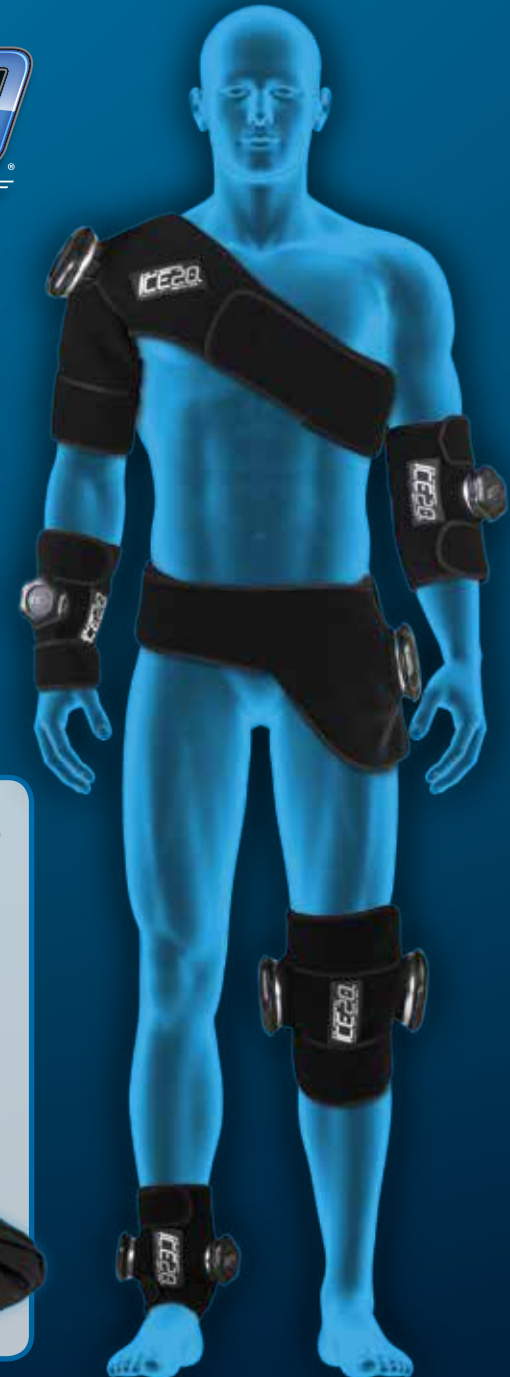

ICE20 BAGS

The ICE20 Bag is a durable, removable, refillable, no-leak ice bag with a soft cotton exterior providing the most comfortable fit of any ice bag with no condensation. The easy-to-open, wide-mouth lid makes it simple to fill and clean.

ICE20 Bags are lined with a high quality rubberized interior that keeps the ice cold for hours longer than conventional gel packs and **NO CHEMICALS - It's just ice!**

All ICE20 Wraps use either 9" or 11" ICE20 Bags. Available as stand-alone or replacements.

(ICE-Bag 9)
(ICE-Bag 11)