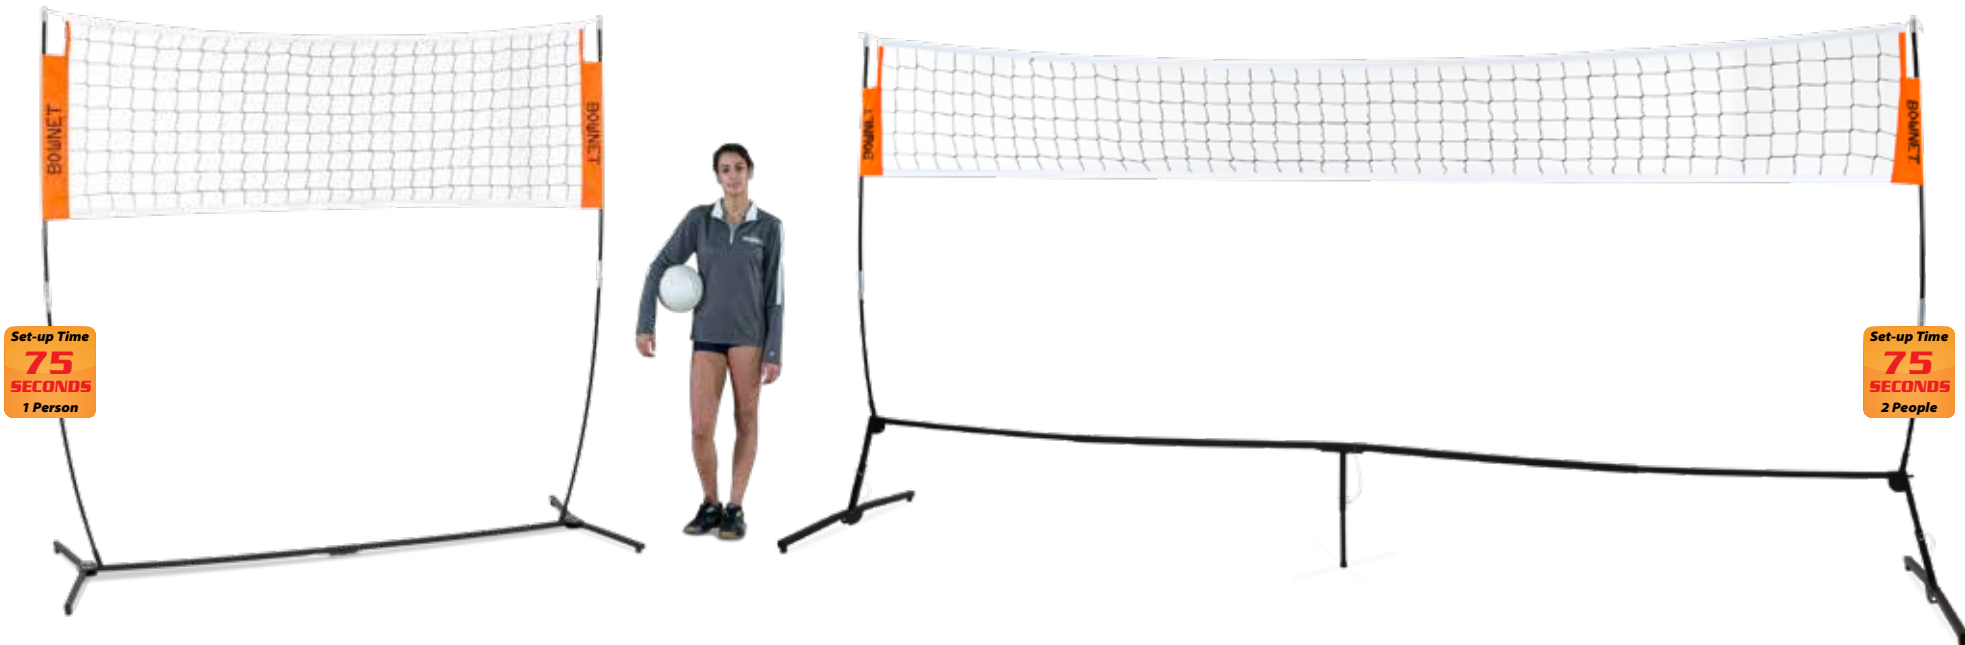

VB Warm-up Net (Bow-VB-WarmUp Net)

- Whether you are a coach that needs additional practice space or dedicated player looking to work on their game, Bownet's Warm-up Net is the perfect lightweight and durable net for the court or backyard.
- Adjustable from 7' 11.6" for Men's Volleyball to 7' 4" for Women's Volleyball.
- Manage and improve shared space during team practice drills with multiple warm up areas.
- Great for practicing your serves or setting drills with a teammate.
- Non-marking rubber feet prevents damage to floors and provides stability and traction indoor and outdoor.
- No Tools needed. Sets up in just seconds.