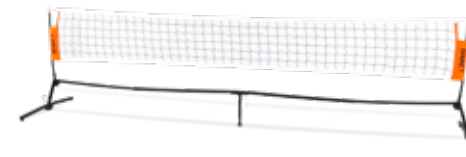

- 24" x 24" x 40"
- Holds over 30 balls
- Come with free carry bag
- Shipping weight 15lbs

\$119⁹⁹

Set-up Time
160
SECONDS
2 People

Sock catching net

VB Warm-up Net (Bow-VB-WarmUp Net)

- Whether you are a coach that needs additional practice space or dedicated player looking to work on their game, Bownet's Warm-up Net is the perfect lightweight and durable net for the court or backyard.
- Adjustable from 7' 11.6" for Men's Volleyball to 7' 4" for Women's Volleyball.
- Manage and improve shared space during team practice drills with multiple warm up areas.
- Great for practicing your serves or setting drills with a teammate.
- Non-marking rubber feet prevents damage to floors and provides stability and traction indoor and outdoor.
- No Tools needed. Sets up in just seconds.

Adjustable from 7' 11.6" (top left) to 7' 4" (above)

Includes: Carry Bag, Base, Net and Composite "BOWpoles" for height adjustments

\$249⁹⁹

Youth Volleyball Net (Bow-VB-Junior Net)

- Adjustable from 4' 6" to 7' tall in 3" increments, makes this net perfect for players of all ages.
- 15' Wide means this net is large enough to have game or practice for 2-a-side up to full team 6-a-side.
- Durable steel base and Bownet's composite "BOWpoles" make an extremely well balanced net that will not tip over even when it takes the most direct hit.
- Collapsible base sets up in just seconds with no tools.
- Non-marking rubber feet prevents damage to floors and provides stability and traction indoor and outdoor.
- A perfect portable net for coaches, teams, schools, parks & recs and even for the family.

Adjustable from 4' 6" (above) to 7' (top right)

Simple pins in the legs and center allow for quick height adjustment

- Shipping weight - 42lbs
- Roller Case Size - 56" x 7" x 7"
- Box size - 58 x 10 x 8"
- Set-up Time: 75 sec. (2 People)