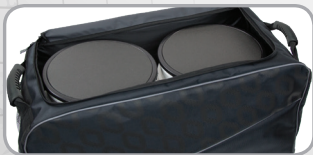

\$159⁹⁹

Bat Travel Tube® (BN-BAT TUBE B)

- Wheeled semi-hard case
- Accessory pockets with ID location
- Padded shoulder strap and handles for carrying
- Form fitted lid with Velcro®
- Large 36" long x 9" Diameter

**HOLDS
14 BATS!**

\$99⁹⁹

Wheeled Bucket Bag (BN-WHL BUCKET BAG B)

- Main compartment holds two 6 ga. ball buckets
- Big Trax™ big wheels for easy transport
- 1680D Ballistic Nylon exterior
- U-Shape opening for easy access
- Telescoping pull handle
- End front mesh pocket & accessory zippered pocket for coaches items
- 26"L x 13.5"H x 21"W