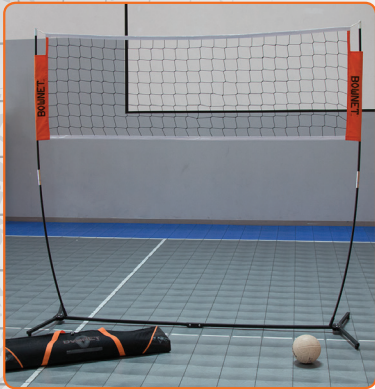

BOWNET VOLLEYBALL

VB Practice Station

The Bownet Practice Station for Volleyball is a portable sports net that works great with our front net or your court net. Great for hitting and serving practice. Good for high school through college and club teams. No tools needed. Made with non-marking rubber feet to prevent scratching indoor courts.

Includes poles for setting net to regulation men's and women's heights

\$499⁹⁹
(Bow-VB Practice Net)

VB Warm-up Net

- Adjustable from 7'11.6" for Men's Volleyball to 7'4" for Women's Volleyball

\$249⁹⁹
(Bow-VB-WarmUp Net)

Youth VB Net

- 15' Wide
- Adjustable from 4'6" to 7' tall

\$339⁹⁹
(Bow-VB-Junior Net)

VB Setting Net

- Adjustable from 8' to 11'6"
- Basket is adjustable from Horizontal to 45°

\$299⁹⁹
(Bow-VB Setting Net)

VB Caddy

- Holds 30 volleyballs
- Large side pocket and mesh pocket
- Two lockable wheels
- Quick set up and take down

\$119⁹⁹
(Bow-VB Ball Caddy)

VB Floor Targets, 6 pack

- Six 24" Dia Numbered Floor Targets
- Rubberized for grip