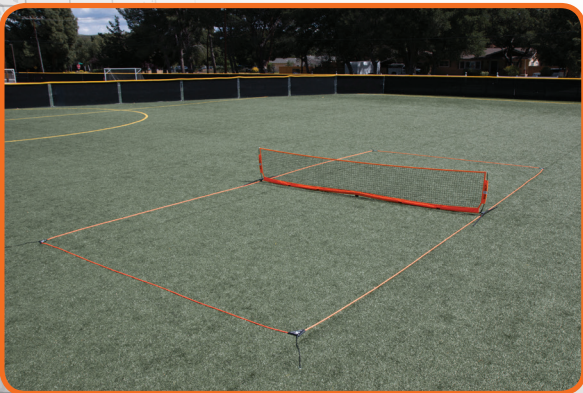

BOWNET SOCCER TENNIS

Portable Soccer Tennis Courts

Soft non-tangling 1/2" climbing style rope. For grass use 2' Bungee with Stakes (supplied) on the corners. For turf use 4' Webbing Extensions (supplied) and you can attach sand bags (not supplied) to the ends. For sand use the four Sand Anchors (supplied).

Comes in a draw string bag.

Nets and Courts Sold Separately

12' x 3' Court

(Bow-12 Court)

The 12' court measures 12' wide x 15' deep on either side of the net.

12' x 3' Net

(Bow-12x3-net)

18' x 2'9" Court

(Bow-18 Court)

The 18' court measures 18' wide x 18' deep on either side of the net.

18' x 2'9" Net

(Bow-18x2-9-net)