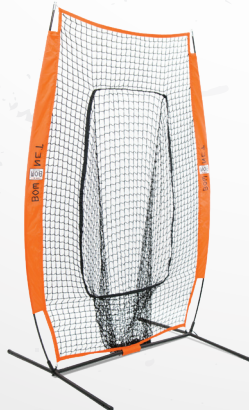

BOWNET

THE 7x7x7

The Bownet 7 x 7 Frame is the backbone to our most popular baseball and softball practice nets. With just this one frame you can create 7 different batting, pitching, protection and practice nets.

FITS

*Sold As Net Only

Big Mouth® (BowBMX) & Big Mouth® Colors

Soft-Toss (BowST)

Pitch Thru Screen (BowSC-R)

iScreen (BowIS)

In-Fielder (Bow-Infielder)

Whiffle® Net (BowBM-Wiff)