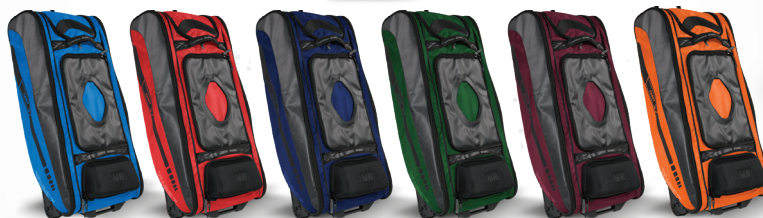

THE COMMANDER Series

THE COMMANDER & THE CADET The Ultimate Catcher's Bag

- The Player's Mobile Locker Room. Designed for Travel Ball, High School and All- age catchers who need the Ultimate catcher's bag!
- Store and carry all your catcher's gear, bat, helmet, uniform, jackets and accessories in one bag.
- 14 different pockets to organize and store all your gear.
- Removable Personalization panel for name.
- Molded Semi-hard case for helmet or cleats.
- 3 big barrel full size bats fit on side bat panel pocket.
- Big Trax™ Wheels with rubber tread for quiet easy transport.
- Multiple accessory pockets, batting glove attachment panel and removable shelving system.

Black (BN-COMMANDER BAG B)
Navy (BN-COMMANDER BAG N)
Royal (BN-COMMANDER BAG R)
Scarlet (BN-COMMANDER BAG S)
Dark Green (BN-COMMANDER BAG DG)
Maroon (BN-COMMANDER BAG M)
Orange (BN-COMMANDER BAG O)

\$199⁹⁹

Black (BN-CADET BAG B)
Navy (BN-CADET BAG N)
Royal (BN-CADET BAG R)
Scarlet (BN-CADET BAG S)
Dark Green (BN-CADET BAG DG)
Maroon (BN-CADET BAG M)
Orange (BN-CADET BAG O)

\$179⁹⁹

COMMANDO Coach Back Pack The Ultimate On-Off The Field Coaches Bag

- Designed for Coaches and Players (off-field) use.
- Holds 1 fungo or water bottle
- Holds up to 17" laptop & full size tablet via side pocket
- Padded back supports, should straps, sides & bottom.

Black (BN-PRO COACH BP B)
Royal (BN-PRO COACH BP R)
Navy (BN-PRO COACH BP N)
Scarlet (BN-PRO COACH BP S)
Dark Green (BN-PRO COACH BP DG)
Maroon (BN-PRO COACH BP M)
Orange (BN-PRO COACH BP O)