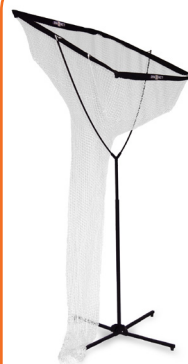

BOWNET

2017 Volleyball

Volleyball Practice Station

- The station includes a volleyball barrier net, a sock catching net, and a practice court net to help improve player's setting and serving techniques without a regulation sized court net available
- Powder coated steel frame have non-marking rubber feet to prevent damage to floors and provide stability and traction indoor and outdoor
- Sets up in 160 seconds with two people and no tools required

Special Offer
\$699

Regular Price
\$899

Adjustable Warm Up Net

- Adjustable from 7' 11 5/8" for Men's VB to 7' 4" for Women's VB
- Measures 8' wide
- Manage and improve shared space during team practice drills with multiple warm up areas
- Non-marking rubber feet prevent damage to floors and provides stability and traction indoor and outdoor

Special Offer
\$249.99

Regular Price
\$299.99

Volleyball Setting Net

- Setting net measures up to 9'6" tall with a basket that adjusts from 0 degrees to almost vertical to help improve sets from any angle
- Powder coated steel frame have non-marking rubber feet to prevent damage to floors and provide stability and traction indoor and outdoor
- Sets up in 60 seconds with no tools required - the fastest set

Special Offer
\$299.99

Regular Price
\$359.99

Volleyball Caddy

- Holds 30 volleyballs at hip level for an uninterrupted coaching experience
- Caddy is spring loaded for easy opening and take down!
- Caddy has a large side pocket for a clip board or notebook and a see through mesh pocket for keys or a cellphone