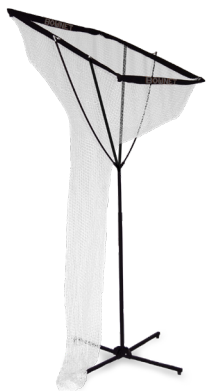

## VB Practice Station

The Bownet<sup>®</sup> Practice Station for Volleyball is a portable sports net that works great with our front net or your court net. Great for hitting and serving practice. Good for high school through college and club teams. No tools needed. Made with non-marking rubber feet to prevent scratching indoor courts.

## VB Warm-up Net

- Adjustable from 7'11.6" for Men's Volleyball to 7'4" for Women's Volleyball

**\$272<sup>99</sup>**  
(Bow-VB-WarmUp Net)

## Youth VB Net

- 15' Wide
- Adjustable from 4'6" to 7' tall

**\$356<sup>99</sup>**  
(Bow-VB-Junior Net)

## VB Setting Net

- Adjustable from 8' to 11'6"
- Basket is adjustable from Horizontal to 45°

**\$314<sup>99</sup>**  
(Bow-VB Setting Net)