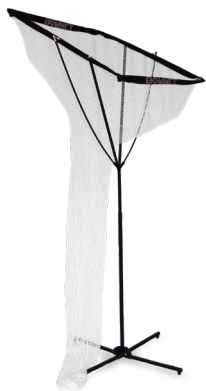

BOWNET[®] VOLLEYBALL

VB Practice Station

The Bownet[®] Practice Station for Volleyball is a portable sports net that works great with our front net or your court net. Great for hitting and serving practice. Good for high school through college and club teams. No tools needed. Made with non-marking rubber feet to prevent scratching indoor courts.

Includes poles for setting net to regulation men's and women's heights

VB Warm-up Net

- Adjustable from 7'11.6" for Men's Volleyball to 7'4" for Women's Volleyball

Youth VB Net

- 15' Wide
- Adjustable from 4'6" to 7' tall

VB Setting Net

- Adjustable from 8' to 11'6"
- Basket is adjustable from Horizontal to 45°

VB Caddy

- Holds 30 volleyballs
- Large side pocket and mesh pocket
- Two lockable wheels
- Quick set up and take down

VB Floor Targets, 6 pack

- Six 24" Dia Numbered Floor Targets
- Rubberized for grip