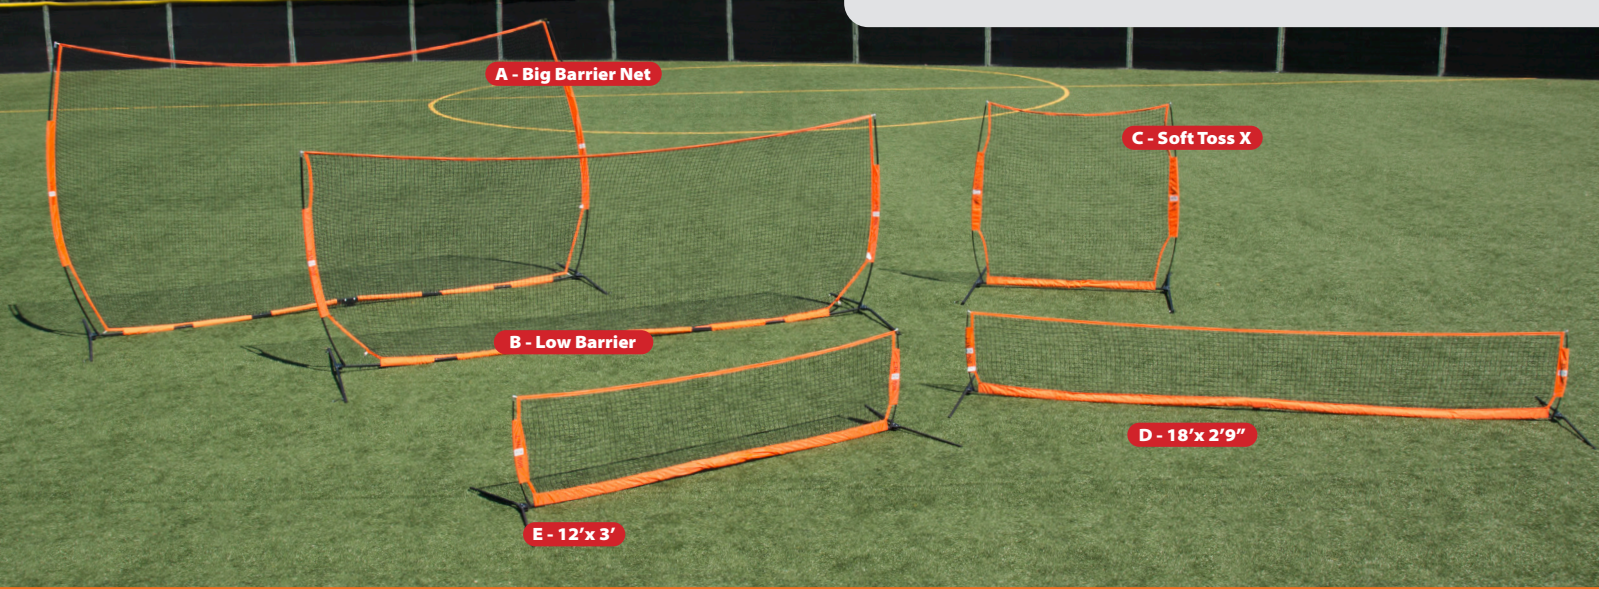

BOWNET BARRIERS

Managing shared space for practice and games can often be a challenge and even an issue of safety. Coaches, Leagues, Schools, Parks and Facilities struggle with the challenge of running multiple teams, even multiple sports, in small spaces. Chasing balls all over the field not only brings your game or practice to a halt but can also become an issue of player or spectator safety. Bownet® Barriers are the perfect solution for preventing a missed pass or shot at goal from traveling into the game next door or even into the stands.

A Big Barrier Net (Bow-Barrier)

The largest in the series of Bownet® Barriers, this enormous wall stands 21'6" wide x 11'6" tall our most popular choice for schools, teams, clubs, and athletic facilities.

B Low Barrier Net (Bow-BarrierLow)

The little brother to the Barrier Net the Low Barrier is still a huge 21'6" wide x 8' tall.

C Soft Toss X (BowSTX)

Sets up in 90 seconds.

D 18' x 2'9" Low Barrier (Bow-18x2-9-net)

Sets up in 90 seconds.

E 12' x 3' Low Barrier (Bow-12x3-net)

Sets up in 55 seconds.