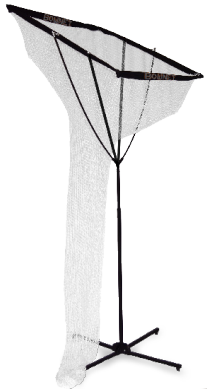

BOWNET[®] VOLLEYBALL

VB Practice Station

The Bownet[®] Practice Station for Volleyball is a portable sports net that works great with our front net or your court net. Great for hitting and serving practice. Good for high school through college and club teams. No tools needed. Made with non-marking rubber feet to prevent scratching indoor courts.

Includes poles for setting net to regulation men's and women's heights

\$549⁹⁹
(Bow-VB Practice Net)

VB Warm-up Net

- Adjustable from 7'11.6" for Men's Volleyball to 7'4" for Women's Volleyball

\$284⁹⁹
(Bow-VB-WarmUp Net)

Youth VB Net

- 15' Wide
- Adjustable from 4'6" to 7' tall

\$383⁹⁹
(Bow-VB-Junior Net)

VB Setting Net

- Adjustable from 8' to 11'6"
- Basket is adjustable from Horizontal to 45°

\$329⁹⁹
(Bow-VB Setting Net)

VB Caddy

- Holds 30 volleyballs
- Large side pocket and mesh pocket
- Two lockable wheels
- Quick set up and take down

\$125⁹⁹
(Bow-VB Ball Caddy)

VB Floor Targets, 6 pack

- Six 24" Dia Numbered Floor Targets
- Rubberized for grip