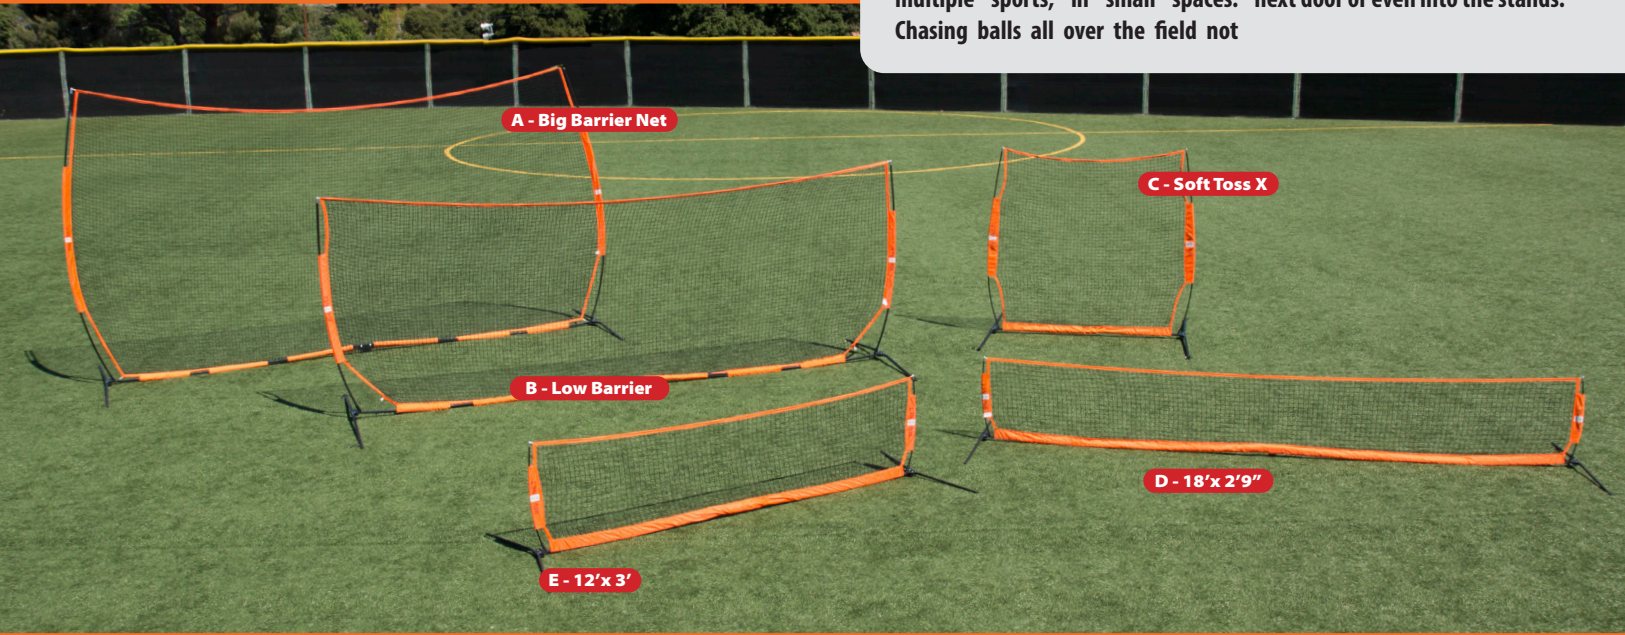

BOWNET[®] BARRIERS

Managing shared space for practice and games can often be a challenge and even an issue of safety. Coaches, Leagues, Schools, Parks and Facilities struggle with the challenge of running multiple teams, even multiple sports, in small spaces. Chasing balls all over the field not only brings your game or practice to a halt but can also become an issue of player or spectator safety. Bownet[®] Barriers are the perfect solution for preventing a missed pass or shot at goal from traveling into the game next door or even into the stands.

A Big Barrier Net (Bow-Barrier)

The largest in the series of Bownet[®] Barriers, this enormous wall stands 21'6" wide x 11'6" tall our most popular choice for schools, teams, clubs, and athletic facilities.

\$459⁹⁹

B Low Barrier Net (Bow-BarrierLow)

The little brother to the Barrier Net the Low Barrier is still a huge 21'6" wide x 8' tall.

\$459⁹⁹

C Soft Toss X (BowSTX)

Sets up in 90 seconds.

\$169⁹⁹

D 18' x 2'9" Low Barrier (Bow-18x2-9-net)

Sets up in 90 seconds.

\$289⁹⁹

E 12' x 3' Low Barrier (Bow-12x3-net)

Sets up in 55 seconds.

\$279⁹⁹